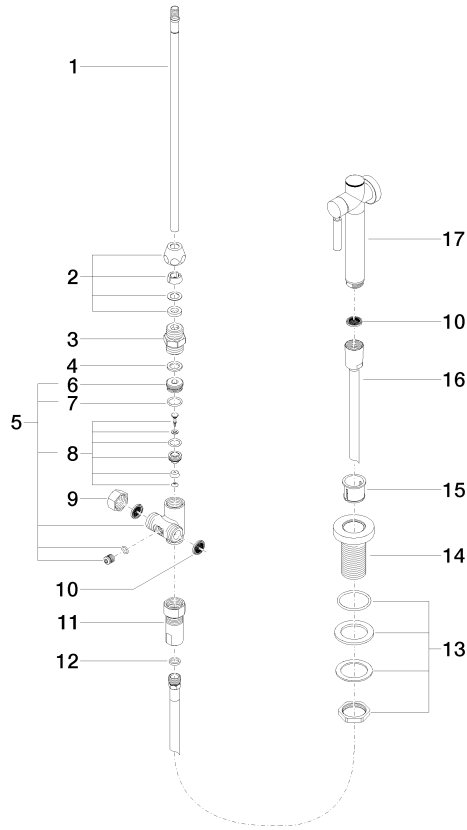

## Rinsing spray set - Chrome

27 718 970

- with round rosette
- spray flow
- automatic spout/shower diverter
- height of mixer 160 mm
- hole diameter rinsing spray 32mm
- fabric braided hose 1500 mm
- sprayface with anti-scaling system
- lead-free

## Rinsing spray set - Chrome

27 718 970

mm [inches]

## Flow rate chart

### Spare parts list

No.	Item Number	Name	Quantity used	Delivery time
1	04 24 02 046 01-07	pipe	1	10
2	90 23 30 040 00-00	threaded connector	1	10
3	90 24 03 168 00 90	nipple	1	2
4	90 14 20 002 00 90	seal	1	2
5	90 17 09 046 10 90	diverter	1	2
6	09 24 04 112 10 90	nipple	1	2
7	90 14 10 033 00 90	seal	1	2
8	90 21 10 031 10 90	diverter	1	2
9	04 21 02 006 00 92	cap	1	2
10	09 23 01 039 90	sieve	3	2
11	90 24 03 241 00 90	nipple	1	2
12	90 14 20 019 00 90	seal	1	2
13	04 30 11 038 66 90	fixing set	1	2
14	09 30 01 085-00	rosette	1	10
15	90 18 40 085 00 90	sleeve	1	2
16	90 30 02 062 00-00	hose	1	2
17	90 12 11 098 11-00	shower	1	10